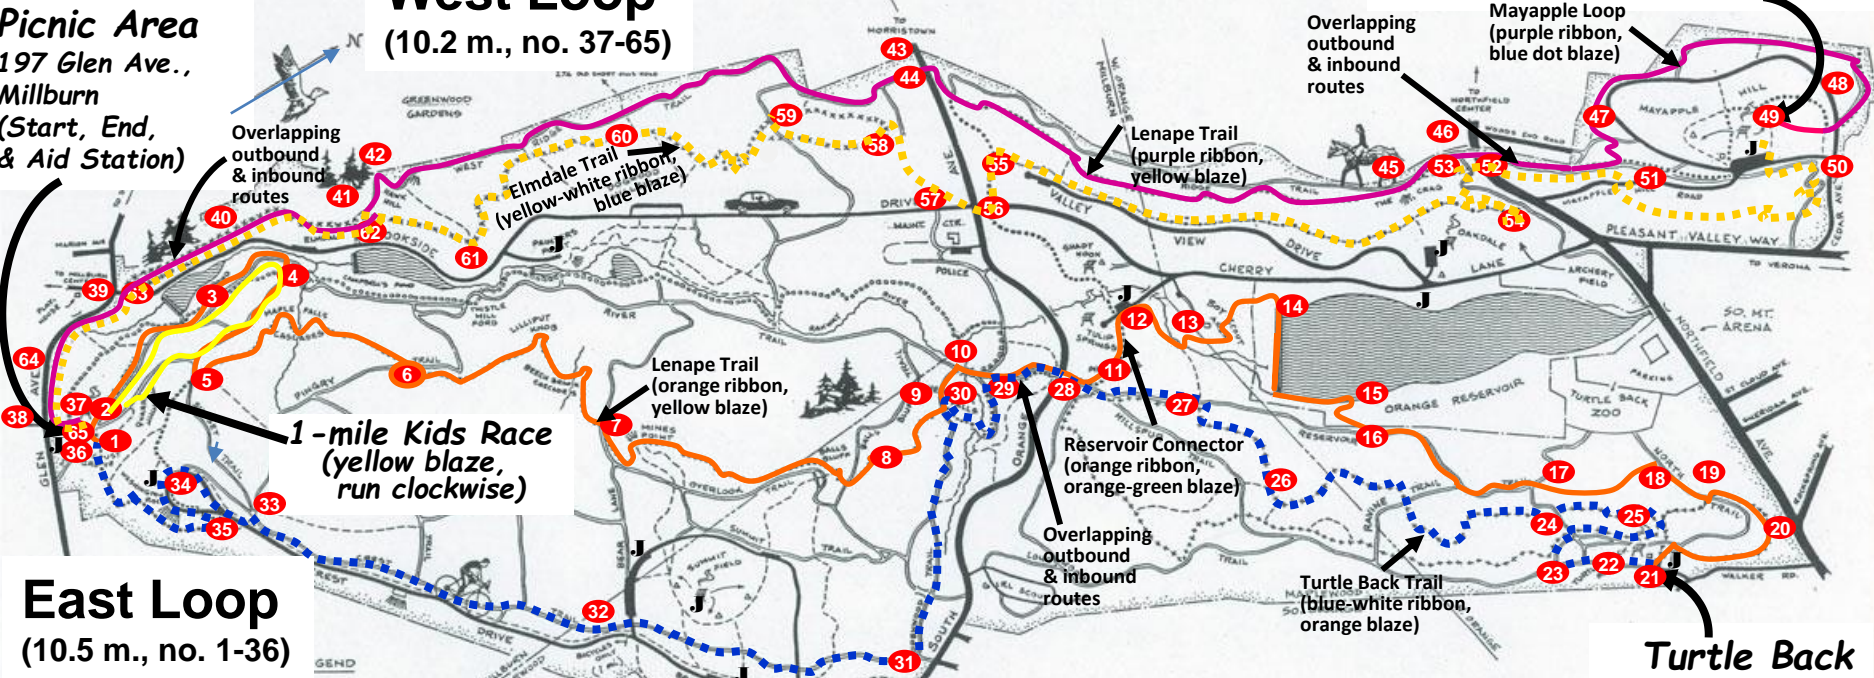

# Mayapple Trail Runs

50 miles, 50K, 20 miles, 10 miles, 1-mile Kids Run  
 Saturday, May 18th, 2024

**Course**

**Map**

**RACE ROUTES**

50-mile Race: E, W, E, W, E loops

50K Race: E, W, E loops

20-mile Race: W, E loops

10-mile Race: W loop

1-mile Kids Race (yellow)

**Ribbon Key:** East Loop: Out-Solid Orange  Back-Blue/White Stripe   
 West Loop: Out-Solid Purple  Back-Yellow/White Stripe

**Locust Grove Picnic Area**  
 197 Glen Ave.,  
 Millburn  
 (Start, End,  
 & Aid Station)

**West Loop**  
 (10.2 m., no. 37-65)

J = Port-a-John

**Mayapple Hill Picnic Area Aid Station**

**Problem? Call Race Directors:**  
 Dennis Percher, 973-868-6994, Kim Levinsky, 937-532-0829  
**Medical Emergency? CALL 911**  
 If south of S.O. Ave.. Contact Millburn-Short Hills First Aid, 973-564-7005  
 If north of S.O. Ave., Contact West Orange First Aid, 973-325-4049