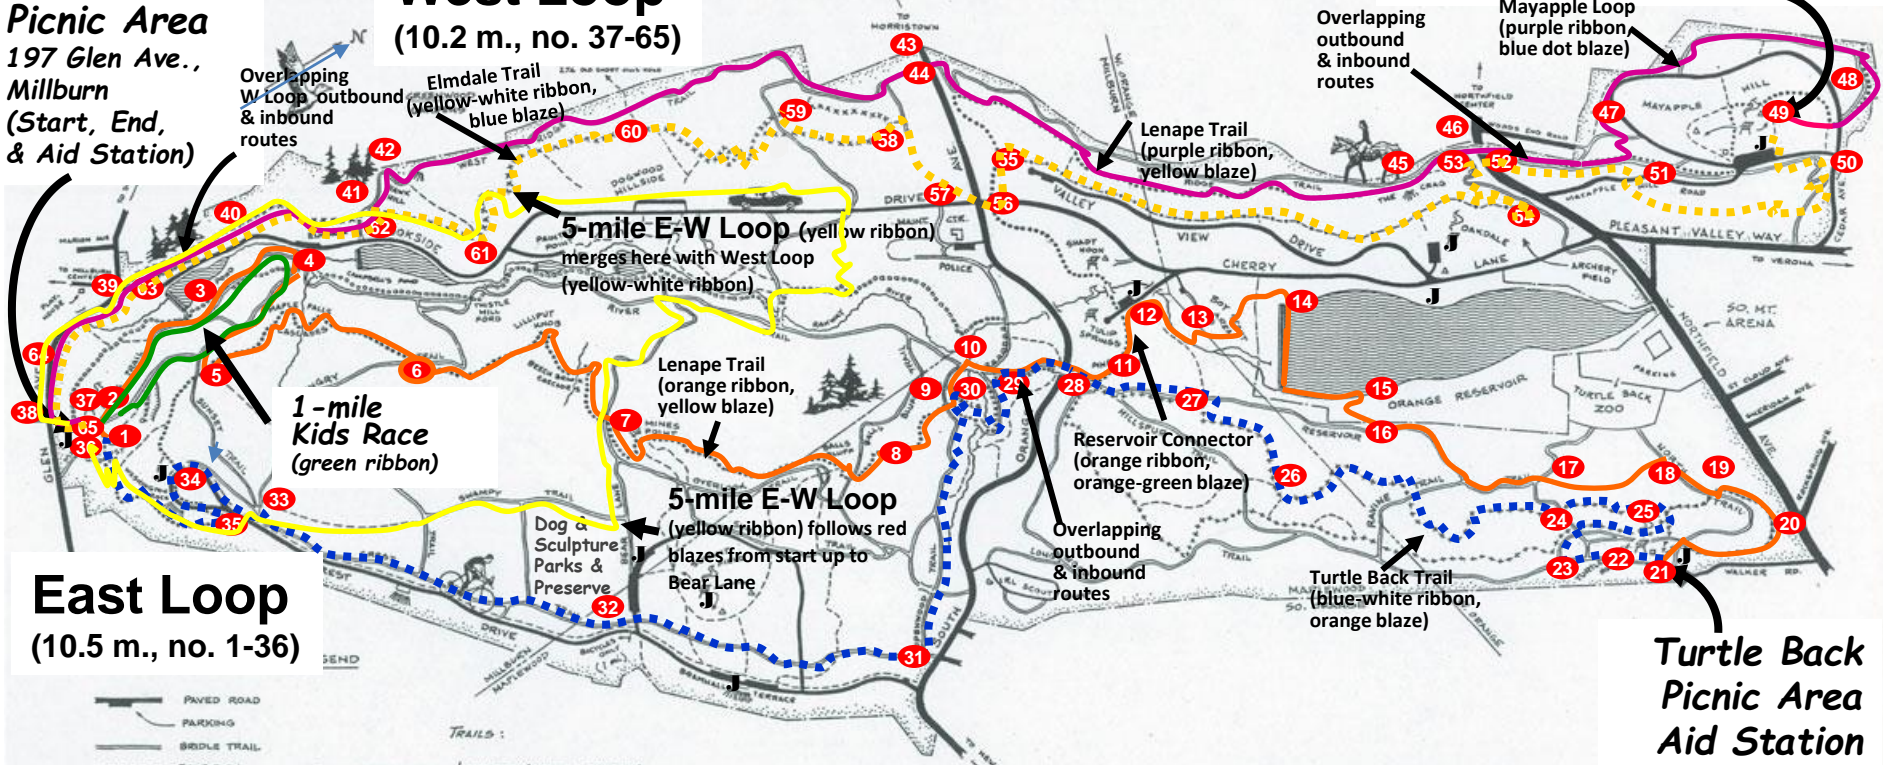

2024 South Mountain Reservation

Mayapple Trail Runs

50 miles, 50K, 20 miles, 10 miles, 5 miles, 1-mile Kids Run
 Saturday, May 18th, 2024

RACE ROUTES

- 50-mile Race: E, W, E, W, E loops
- 50K Race: E, W, E loops
- 20-mile Race: W, E loops
- 10-mile Race: W loop
- 5-mile (yellow, counter-clockwise)
- 1-mile Kids Race (green, clockwise)

Ribbon Key: East Loop: Out-Solid Orange Back-Blue/White Stripe
 West Loop: Out-Solid Purple Back-Yellow/White Stripe

Locust Grove Picnic Area
 197 Glen Ave.,
 Millburn
 (Start, End,
 & Aid Station)

West Loop
 (10.2 m., no. 37-65)

Mayapple Hill Picnic Area Aid Station

East Loop
 (10.5 m., no. 1-36)

Problem? Call Race Directors:
 Dennis Percher, 973-868-6994, Kim Levinsky, 937-532-0829
Medical Emergency? CALL 911
 If south of S.O. Ave.. Contact Millburn-Short Hills First Aid, 973-564-7005
 If north of S.O. Ave., Contact West Orange First Aid, 973-325-4049

- PAVED ROAD
- PARKING
- BIDLE TRAIL
- FOOT PATH
- WATERWAYS
- BRIDGE
- DAM
- SCENIC OVERLOOK
- PICNIC GROVE
- SHELTER
- COMFORT STATION